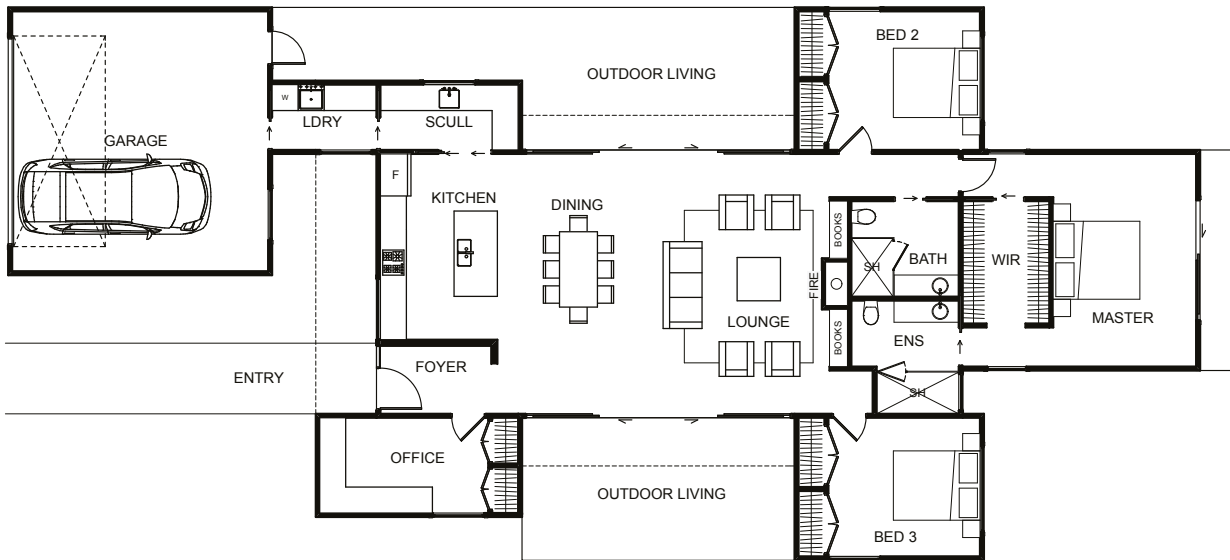

Artist impression

Henson

Single Storey

198m² House

3+ Bedrooms

2 Bathrooms

2 Garage Spaces