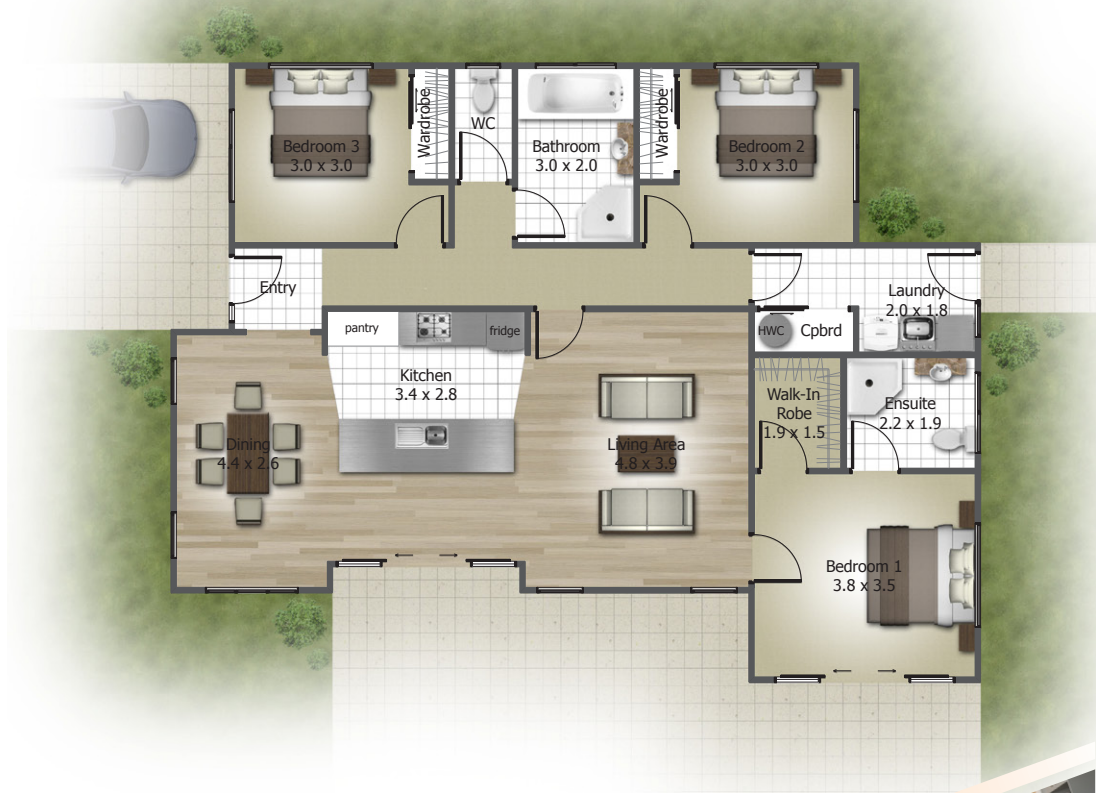

Murano

Design features

- 120sqm
- L: 13.9 W: 10.6
- 3 bedroom
- Ensuite & bathroom
- Separate laundry
- Large living areas

Artist's impression of perspective and plan.

Plans can be mirror imaged and dimensions should be checked with Orange homes.